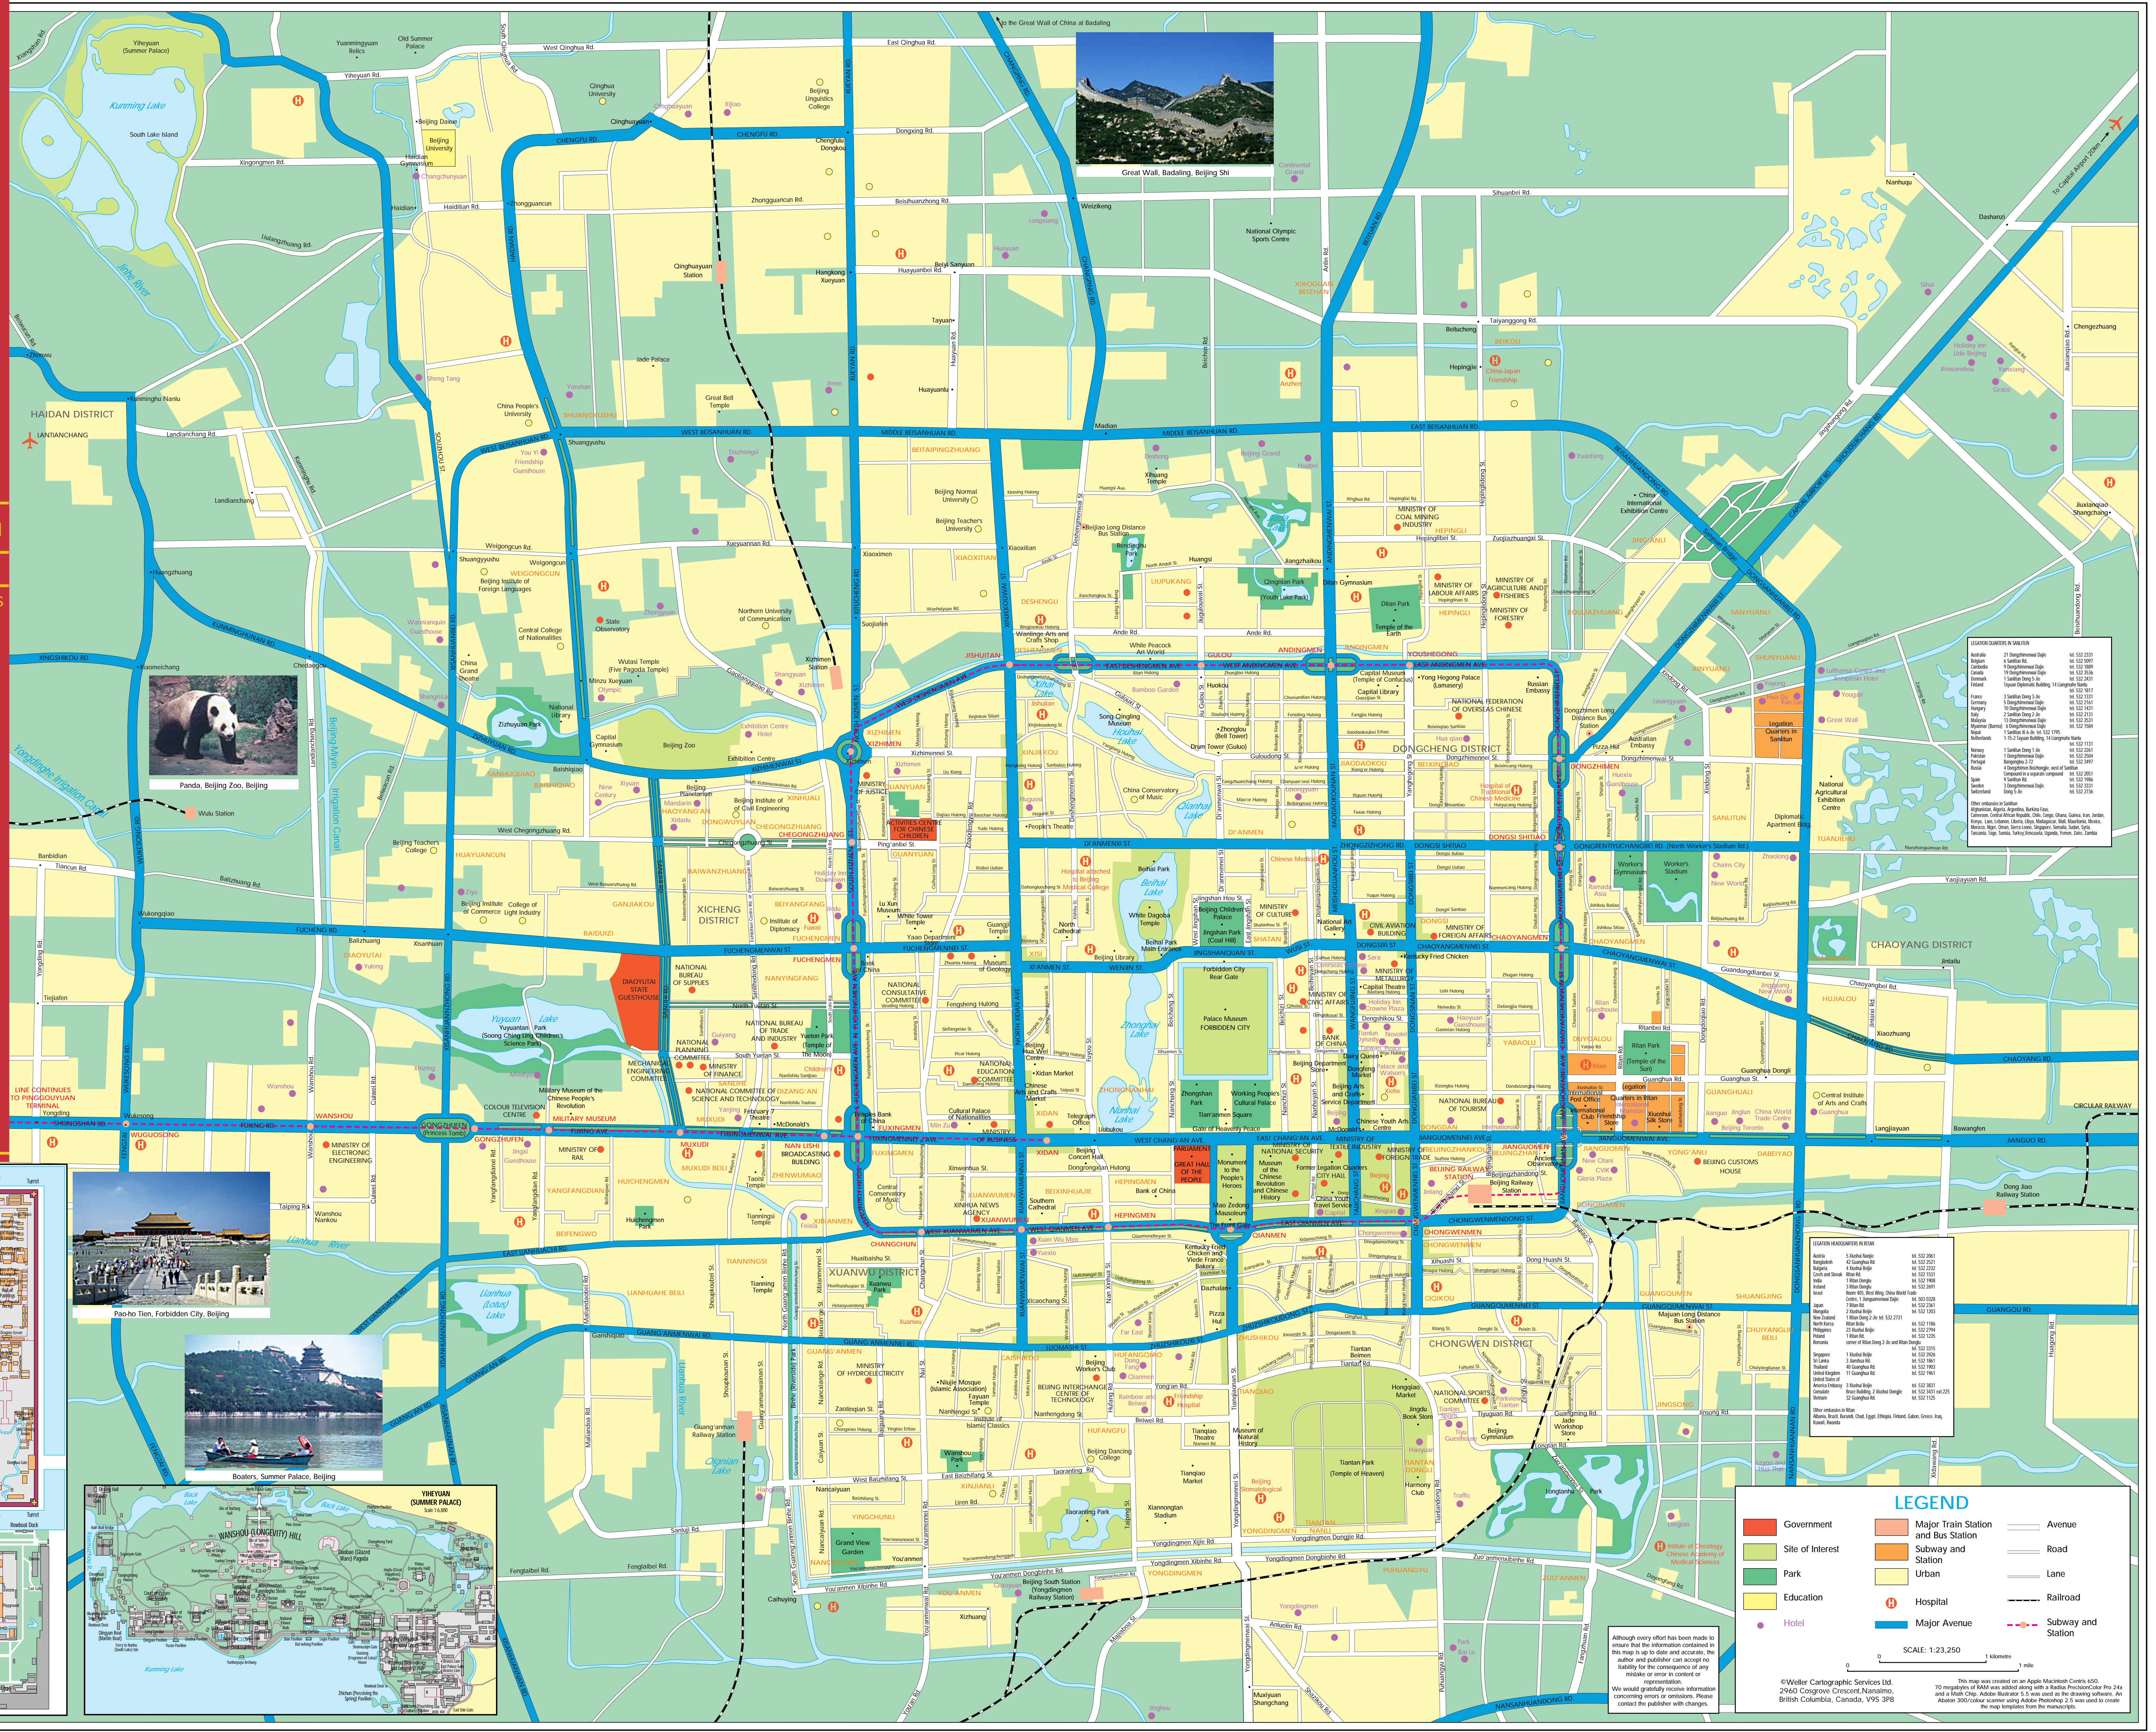

Cityscape
THE CITY GUIDE AND MAP OF
Beijing

Weller 02101

WELLER CARTOGRAPHIC SERVICES LTD.'S
Beijing

Other Asian titles created by Weller Cartographic Services Ltd. are Tokyo, Shanghai and Monopoli for more information on Weller Cartographic Services Ltd. and our products visit our store on the World Wide Web at www.mapsonline.com e-mail us at weller@mapsonline.com or write or call us at 2960 Cogswell Crescent, Nanaimo, British Columbia, Canada, V9S 3P8. Publishers enquires accepted.

GUGONG (PALACE MUSEUM) (FORBIDDEN CITY)

Paohou Tien, Forbidden City, Beijing

Boaters Summer Palace, Beijing

YHEYUAN (SUMMER PALACE)

LEGION SQUARE & SURROUND

Australia	21 Donghesheng Rd	tel 522 2211
Belgium	4 Sanhuo Rd	tel 522 9881
Canada	9 Donghesheng Rd	tel 522 9886
Denmark	1 Sanhuo Dong Lu	tel 522 4717
France	1 Sanhuo Dong Lu	tel 522 2643
Germany	2 Sanhuo Dong Lu	tel 522 1211
Hong Kong	3 Sanhuo Dong Lu	tel 522 4741
India	4 Sanhuo Dong Lu	tel 522 2211
Japan	5 Sanhuo Dong Lu	tel 522 1211
USA	6 Sanhuo Dong Lu	tel 522 2211
UK	7 Sanhuo Dong Lu	tel 522 2211
Other	8 Sanhuo Dong Lu	tel 522 2211

LEGEND

- Government
- Site of Interest
- Park
- Education
- Hotel
- Major Train Station and Bus Station
- Subway and Station
- Hospital
- Major Avenue
- Avenue
- Road
- Lane
- Railroad
- Subway and Station

SCALE: 1:23,250

© Weller Cartographic Services Ltd. 2960 Cogswell Crescent, Nanaimo, British Columbia, Canada, V9S 3P8